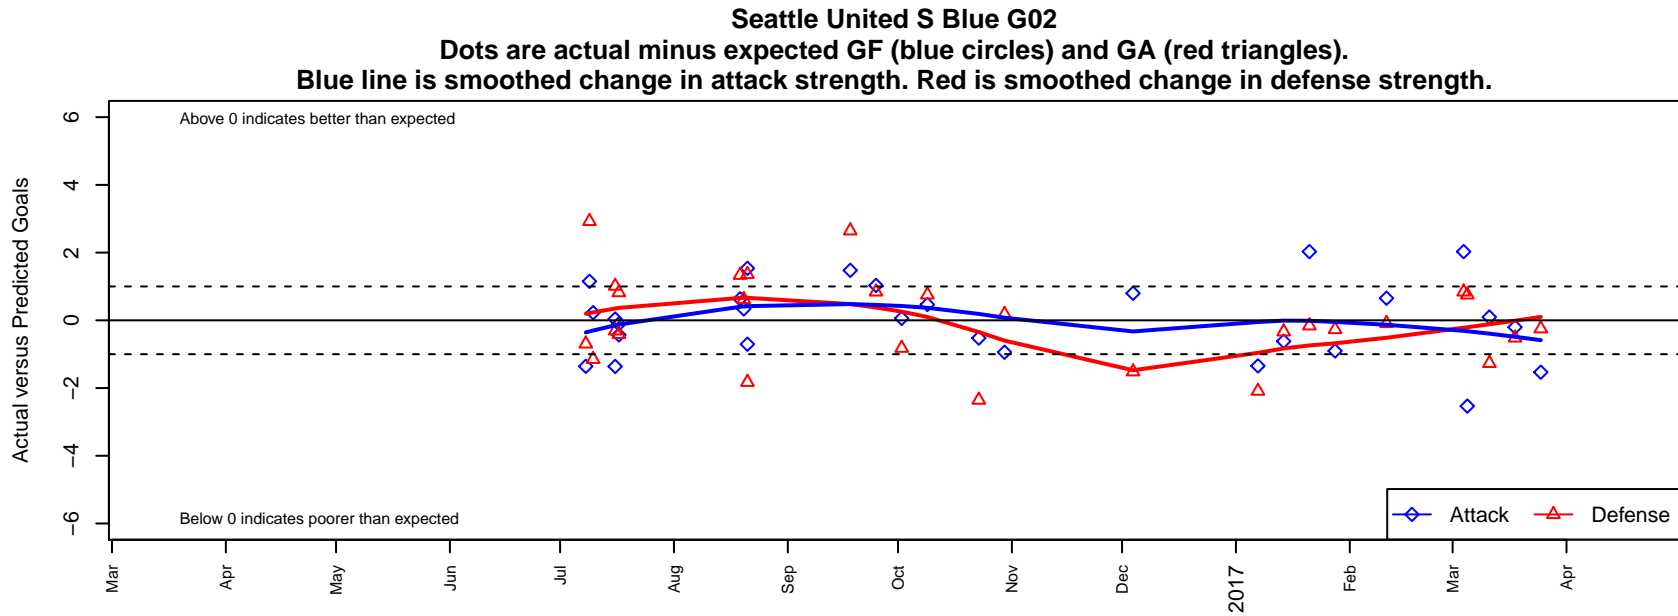

**attack and defense variance (black dot)
relative to other teams
and top 10 in region**

**attack and defense rating
relative to others at age
and all opponents in last 13 months**

Seattle United S Blue G02

Seattle United Regional
Seattle, WA
G02 total strength=1121
attack=3.33 defense=2.77
fall league = NPSL Fall – Div 3 (02) U15
spr league = Win NPSL Div 3 (02) U15

alt names used:
Seattle United South G02 Blue
Seattle United South G02 Blue
Seattle United South Blue U15
Seattle United South Blue U15
Seattle United South G02 Blue
Seattle United South G02 Blue

Venues played:
2016 Seattle United Cup GU15 Silver
2016 KITG GU15 Red
2016 Xtreme Cup GU15 Silver
2016 NPSL Fall – Division 3 (02) U15
2016 Win NPSL Division 3 (02) U15