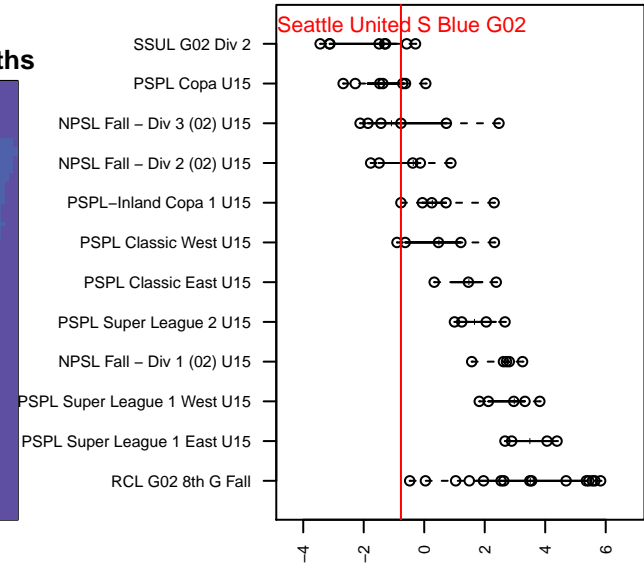

**attack and defense rating
relative to others at age
and all opponents in last 13 months**